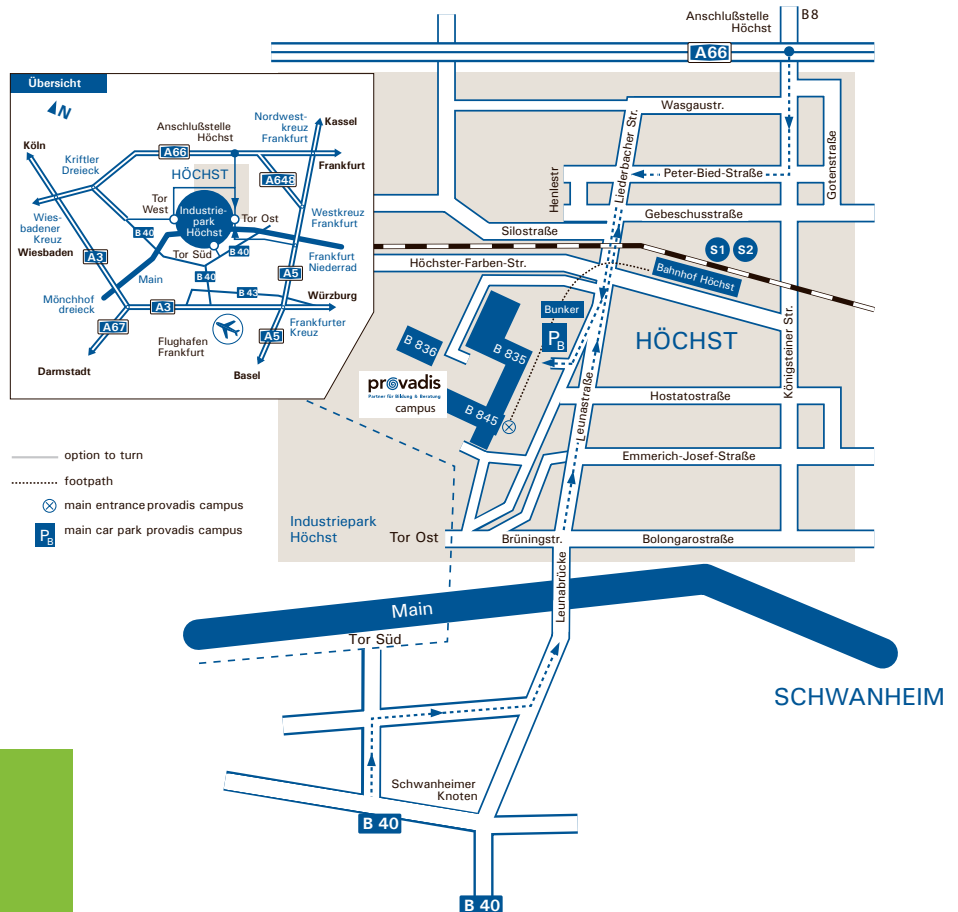

Internet: www.provadis.de

Geographic coordinates for car park B for navigation systems:
latitude 050° 05,59' north
longitude 008° 32,23' east

By car

A5 from Hamburg, Hannover, Kassel

- exit at Nordwestkreuz Frankfurt
- take the A66 towards Wiesbaden
- exit at Frankfurt-Höchst

A5 from Basel, Karlsruhe, Darmstadt

- exit at Westkreuz Frankfurt
- take the A648 to the A66 towards Wiesbaden
- exit at Frankfurt-Höchst

A3 from Köln, Bonn, Wiesbaden

- exit at Wiesbadener Kreuz
- take the A66 towards Frankfurt
- exit at Frankfurt-Höchst

From the A66 exit at Frankfurt-Höchst

- take the Königsteiner Straße (towards Höchst)
- turn right at Peter-Bied-Straße
- turn left at Liederbacher Straße
- continue straight on under the railway lines and pedestrian bridge to the Leunastraße
- pass the large (artistically painted) grey bunker on your right
- immediately after the bunker, turn right into Provadis car park B

By plane

The fastest way from the **Frankfurt Airport** to Provadis: by taxi directly to **provadis campus** or take bus number 58 from the airport bus station to Industriepark Höchst, Tor Ost and then follow the signs.